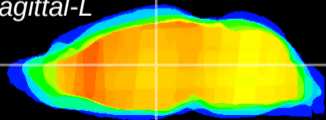

Coronal

Sagittal-R

Sagittal-L

ViBrism: CX13387
Horizontal

MD