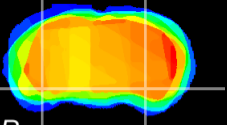

Coronal

Sagittal-R

Sagittal-L

ViBrism: CX13387  
Horizontal

ventral S