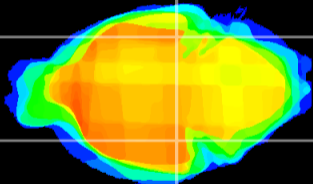

Coronal

Sagittal-R

Sagittal-L

ViBrism: CX13387  
Horizontal

ventral S