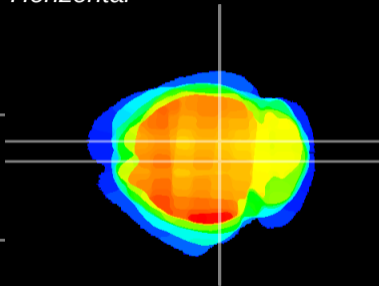

Coronal

Sagittal-R

Sagittal-L

ViBrism: CX13396
Horizontal

SC