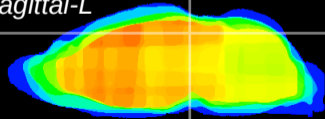

Coronal

Sagittal-R

Sagittal-L

ViBrism: CX13396
Horizontal

SC