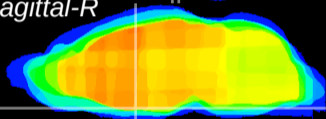

Coronal

Sagittal-R

Sagittal-L

ViBrism: CX13396
Horizontal

SCN