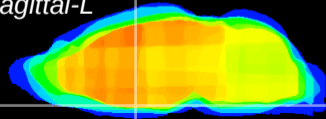

Coronal

Sagittal-R

Sagittal-L

ViBrism: CX13396
Horizontal

SCN