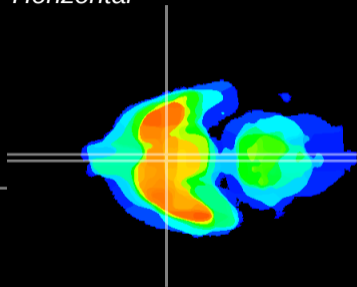

Coronal

Sagittal-R

Sagittal-L

ViBrism: CX13396
Horizontal

SCN