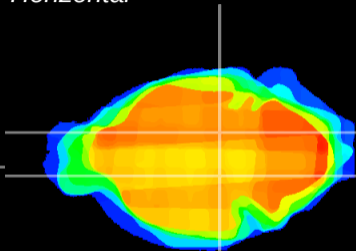

Coronal

Sagittal-R

Sagittal-L

ViBrisM: CX13400
Horizontal

SN