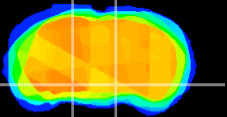

Coronal

Sagittal-R

Sagittal-L

ViBrisM: CX13400
Horizontal

SN