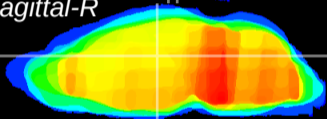

Coronal

Sagittal-R

Sagittal-L

ViBrism: CX13402
Horizontal

Hb