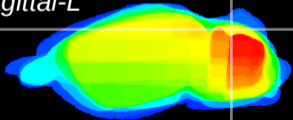

Coronal

Sagittal-R

Sagittal-L

ViBrism: CX13404
Horizontal

Cb lobe