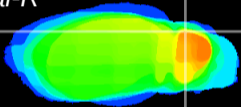

Coronal

Sagittal-R

Sagittal-L

ViBrism: CX13404
Horizontal

Cb lobe