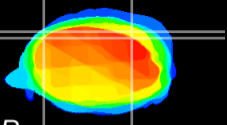

Coronal

Sagittal-R

Sagittal-L

ViBrism: CX13404
Horizontal

Cb lobe