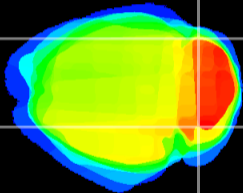

Coronal

Sagittal-R

Sagittal-L

ViBrism: CX13404
Horizontal

Cb lobe