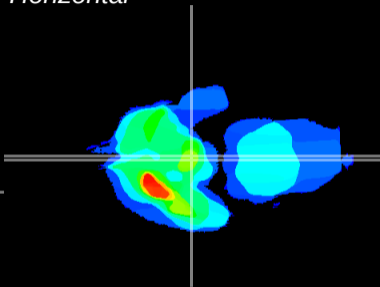

Coronal

Sagittal-R

Sagittal-L

ViBrism: CX13408
Horizontal

ME