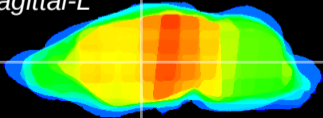

Coronal

Sagittal-R

Sagittal-L

ViBrism: CX13410
Horizontal

VA/VL