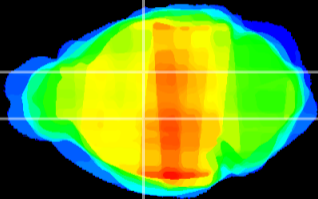

Coronal

Sagittal-R

Sagittal-L

ViBrism: CX13410
Horizontal

VA/VL