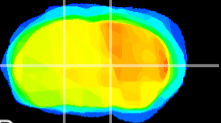

Coronal

Sagittal-R

Sagittal-L

ViBrism: CX13410
Horizontal

VA/VL