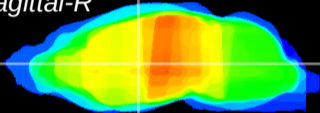

Coronal

Sagittal-R

Sagittal-L

ViBrism: CX13410
Horizontal

VA/VL