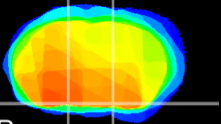

Coronal

Sagittal-R

Sagittal-L

ViBrism: CX13415
Horizontal

S0