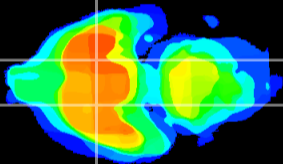

Coronal

Sagittal-R

Sagittal-L

ViBrism: CX13415
Horizontal

S0