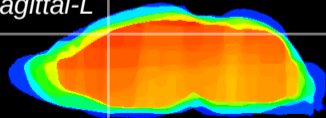

Coronal

Sagittal-R

Sagittal-L

ViBrism: CX13417
Horizontal

Cx motor