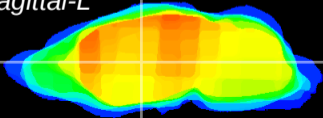

Coronal

Sagittal-R

Sagittal-L

ViBriSM: CX13419
Horizontal

VA/VL