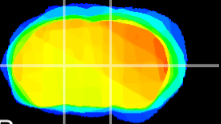

Coronal

Sagittal-R

Sagittal-L

ViBriSM: CX13419
Horizontal

VA/VL