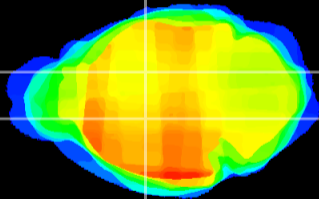

Coronal

Sagittal-R

Sagittal-L

ViBriSM: CX13419
Horizontal

VA/VL