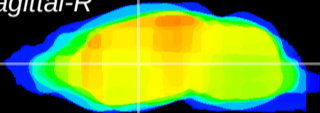

Coronal

Sagittal-R

Sagittal-L

ViBriSM: CX13419
Horizontal

VA/VL