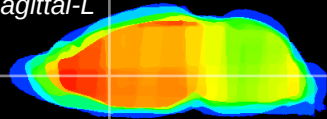

Coronal

Sagittal-R

Sagittal-L

ViBrism: CX13425
Horizontal

LS