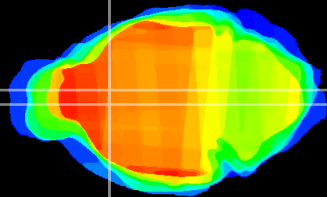

Coronal

Sagittal-R

Sagittal-L

ViBrism: CX13425
Horizontal

LS