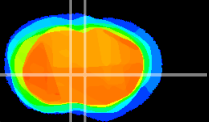

Coronal

Sagittal-R

Sagittal-L

ViBrism: CX13425
Horizontal

LS