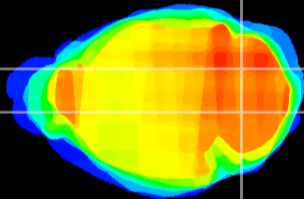

*Coronal*

*Sagittal-R*

*Sagittal-L*

ViBrism: CX13427  
*Horizontal*

Cb nucleus