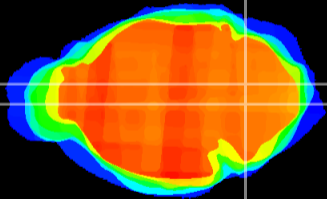

Coronal

Sagittal-R

Sagittal-L

ViBrism: CX13429
Horizontal

MVe