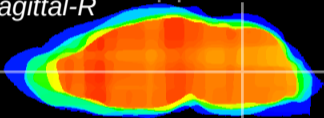

Coronal

Sagittal-R

Sagittal-L

ViBrism: CX13429
Horizontal

MVe