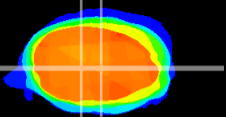

Coronal

Sagittal-R

Sagittal-L

ViBrism: CX13429
Horizontal

MVe