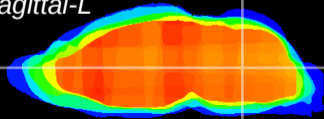

Coronal

Sagittal-R

Sagittal-L

ViBrism: CX13429
Horizontal

MVe