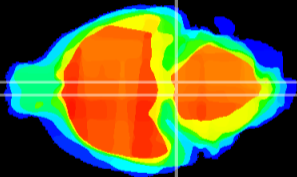

Coronal

Sagittal-R

Sagittal-L

ViBrism: CX13429
Horizontal

Pn