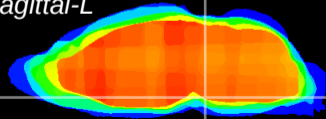

Coronal

Sagittal-R

Sagittal-L

ViBrism: CX13429
Horizontal

Pn