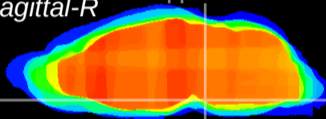

Coronal

Sagittal-R

Sagittal-L

ViBrism: CX13429
Horizontal

Pn