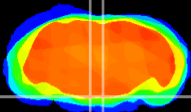

Coronal

Sagittal-R

Sagittal-L

ViBrism: CX13429
Horizontal

Pn