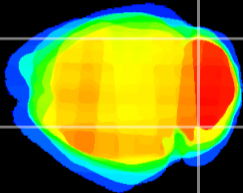

Coronal

Sagittal-R

Sagittal-L

ViBrism: CX13430
Horizontal

Cb lobe