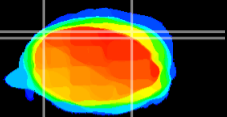

Coronal

Sagittal-R

Sagittal-L

ViBrism: CX13430
Horizontal

Cb lobe