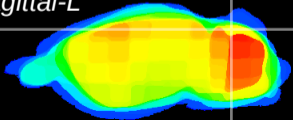

Coronal

Sagittal-R

Sagittal-L

ViBrism: CX13430
Horizontal

Cb lobe