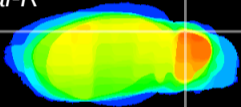

Coronal

Sagittal-R

Sagittal-L

ViBrism: CX13430
Horizontal

Cb lobe