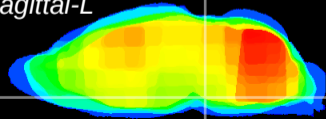

Coronal

Sagittal-R

Sagittal-L

ViBrism: CX13430
Horizontal

Pn