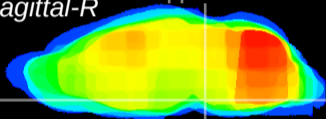

Coronal

Sagittal-R

Sagittal-L

ViBrism: CX13430
Horizontal

Pn