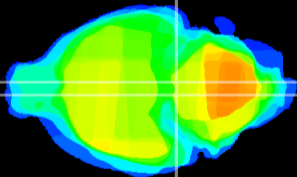

Coronal

Sagittal-R

Sagittal-L

ViBrism: CX13430
Horizontal

Pn