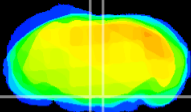

Coronal

Sagittal-R

Sagittal-L

ViBrism: CX13430
Horizontal

Pn