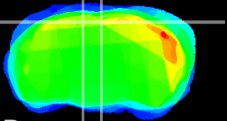

Coronal

Sagittal-R

Sagittal-L

ViBrism: CX13431
Horizontal

RS