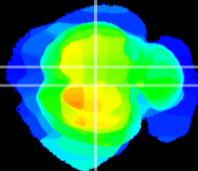

Coronal

Sagittal-R

Sagittal-L

ViBrism: CX13431
Horizontal

RS