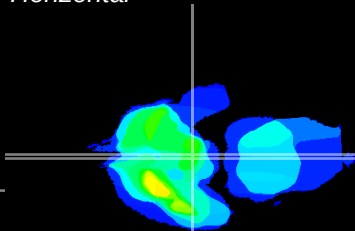

Coronal

Sagittal-R

Sagittal-L

ViBrism: CX13432
Horizontal

ME