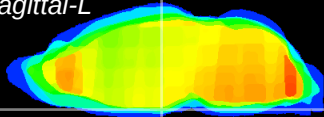

Coronal

Sagittal-R

Sagittal-L

ViBrism: CX13432
Horizontal

ME