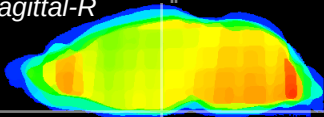

Coronal

Sagittal-R

Sagittal-L

ViBrism: CX13432
Horizontal

ME