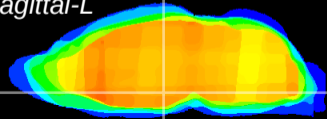

Coronal

Sagittal-R

Sagittal-L

ViBrism: CX13437
Horizontal

DM