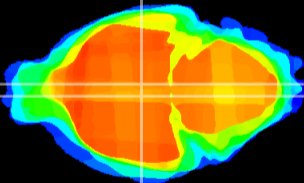

Coronal

Sagittal-R

Sagittal-L

ViBrism: CX13437
Horizontal

DM