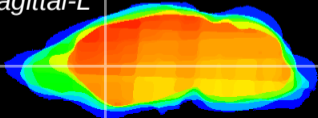

Coronal

Sagittal-R

Sagittal-L

ViBriSM: CX13440
Horizontal

CPU medial