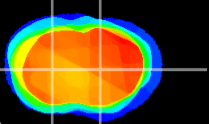

Coronal

Sagittal-R

Sagittal-L

ViBriSM: CX13440
Horizontal

CPU medial