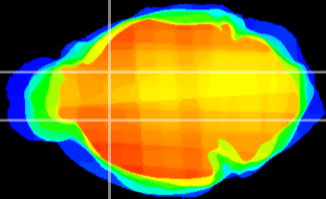

Coronal

Sagittal-R

Sagittal-L

ViBriSM: CX13440
Horizontal

CPU medial