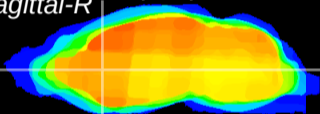

Coronal

Sagittal-R

Sagittal-L

ViBriSM: CX13440
Horizontal

CPU medial