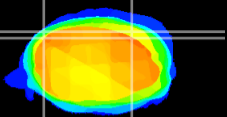

Coronal

Sagittal-R

Sagittal-L

ViBriSM: CX13440
Horizontal

Cb lobe