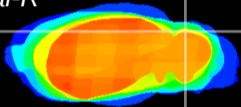

Coronal

Sagittal-R

Sagittal-L

ViBriSM: CX13440
Horizontal

Cb lobe