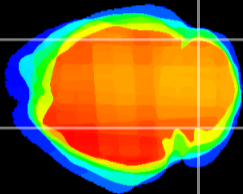

Coronal

Sagittal-R

Sagittal-L

ViBriSM: CX13440
Horizontal

Cb lobe