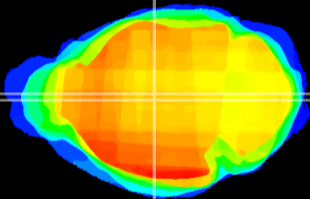

Coronal

Sagittal-R

Sagittal-L

ViBrism: CX13441
Horizontal

MD