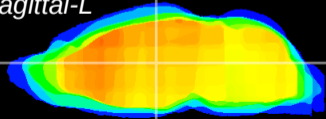

Coronal

Sagittal-R

Sagittal-L

ViBrism: CX13441
Horizontal

MD