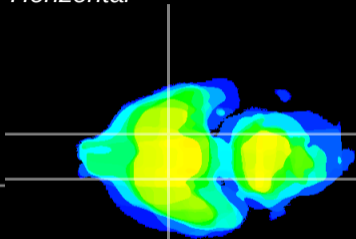

Coronal

Sagittal-R

Sagittal-L

ViBriSM: CX13443
Horizontal

S0