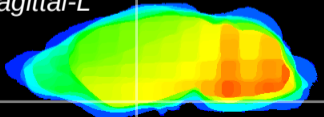

Coronal

Sagittal-R

Sagittal-L

ViBriSM: CX13443
Horizontal

S0