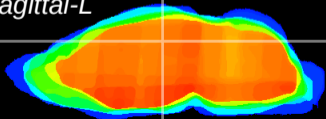

Coronal

Sagittal-R

Sagittal-L

ViBrism: CX13444
Horizontal

DG