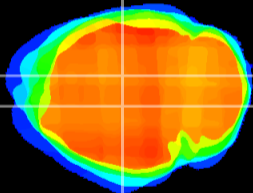

Coronal

Sagittal-R

Sagittal-L

ViBrism: CX13444
Horizontal

DG