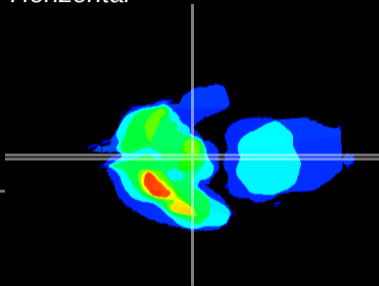

Coronal

Sagittal-R

Sagittal-L

ViBrism: CX13444
Horizontal

ME