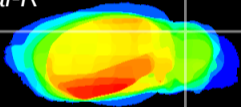

Coronal

Sagittal-R

Sagittal-L

ViBrism: CX13448
Horizontal

Cb lobe