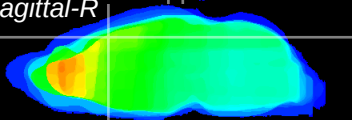

Coronal

Sagittal-R

Sagittal-L

ViBrism: CX13456
Horizontal

Cx motor