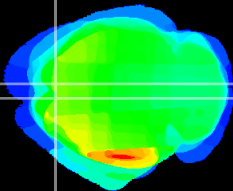

Coronal

Sagittal-R

Sagittal-L

ViBrism: CX13456
Horizontal

Cx motor