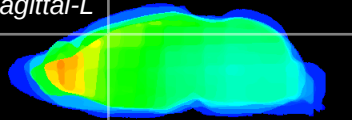

Coronal

Sagittal-R

Sagittal-L

ViBrism: CX13456
Horizontal

Cx motor