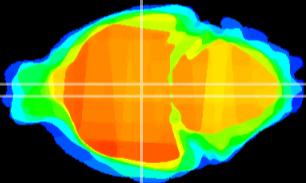

Coronal

Sagittal-R

Sagittal-L

ViBrism: CX13457
Horizontal

DM