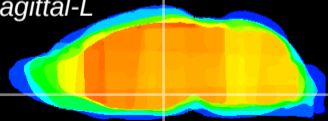

Coronal

Sagittal-R

Sagittal-L

ViBrism: CX13457
Horizontal

DM