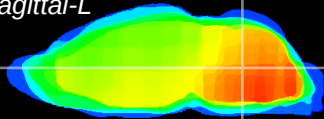

Coronal

Sagittal-R

Sagittal-L

ViBrism: CX13458
Horizontal

MVe