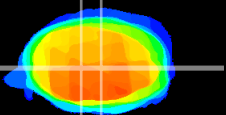

Coronal

Sagittal-R

Sagittal-L

ViBrism: CX13458
Horizontal

MVe