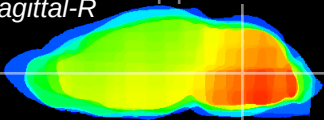

Coronal

Sagittal-R

Sagittal-L

ViBrism: CX13458
Horizontal

MVe