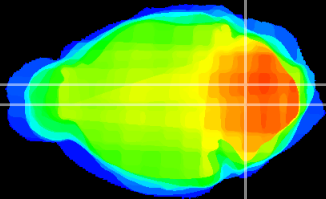

Coronal

Sagittal-R

Sagittal-L

ViBrism: CX13458
Horizontal

MVe