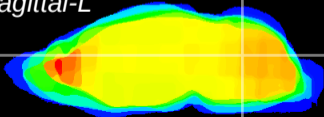

Coronal

Sagittal-R

Sagittal-L

ViBrism: CX13460  
Horizontal

Cb nucleus