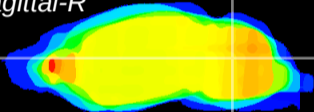

Coronal

Sagittal-R

Sagittal-L

ViBrism: CX13460  
Horizontal

Cb nucleus