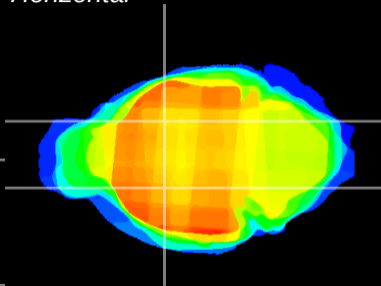

Coronal

Sagittal-R

Sagittal-L

ViBrism: CX13461
Horizontal

GP