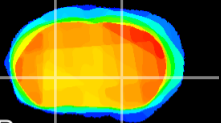

Coronal

Sagittal-R

Sagittal-L

ViBrism: CX13461
Horizontal

GP