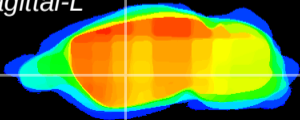

Coronal

Sagittal-R

Sagittal-L

ViBrism: CX13461
Horizontal

GP