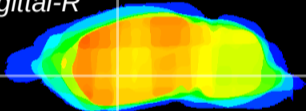

Coronal

Sagittal-R

Sagittal-L

ViBrism: CX13461
Horizontal

GP