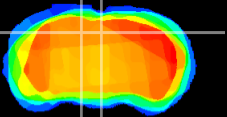

Coronal

Sagittal-R

Sagittal-L

ViBrism: CX13461
Horizontal

SC