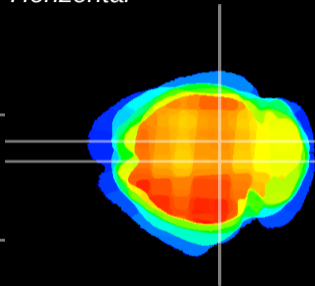

Coronal

Sagittal-R

Sagittal-L

ViBrism: CX13461
Horizontal

SC