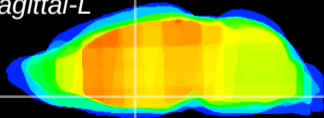

Coronal

Sagittal-R

Sagittal-L

ViBrism: CX13461
Horizontal

SPa dorsal