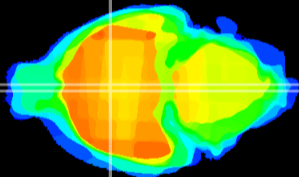

Coronal

Sagittal-R

Sagittal-L

ViBrism: CX13461
Horizontal

SPa dorsal