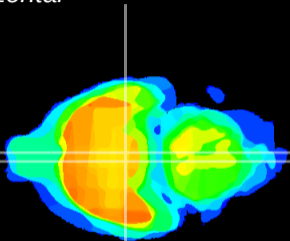

Coronal

Sagittal-R

Sagittal-L

ViBrism: CX13461
Horizontal

VMH