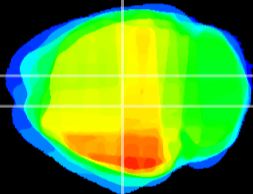

Coronal

Sagittal-R

Sagittal-L

ViBrism: CX13462
Horizontal

DG