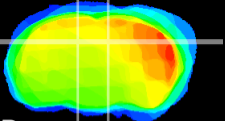

Coronal

Sagittal-R

Sagittal-L

ViBrism: CX13462
Horizontal

DG