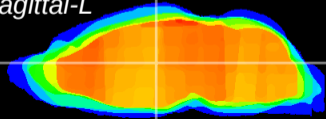

Coronal

Sagittal-R

Sagittal-L

ViBrism: CX13468
Horizontal

MD