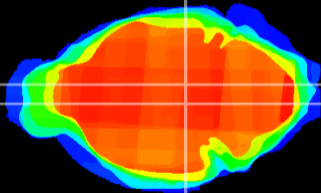

Coronal

Sagittal-R

Sagittal-L

ViBrism: CX13476
Horizontal

VTA