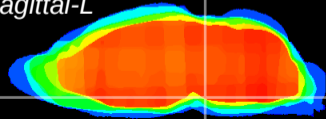

Coronal

Sagittal-R

Sagittal-L

ViBrism: CX13478
Horizontal

Pn