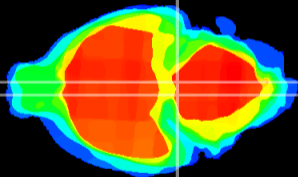

Coronal

Sagittal-R

Sagittal-L

ViBrism: CX13478
Horizontal

Pn