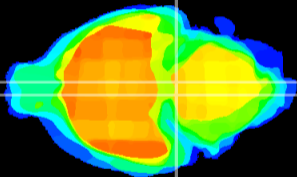

Coronal

Sagittal-R

Sagittal-L

ViBrism: CX13480
Horizontal

Pn