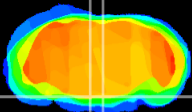

Coronal

Sagittal-R

Sagittal-L

ViBrism: CX13480
Horizontal

Pn