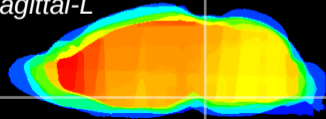

Coronal

Sagittal-R

Sagittal-L

ViBrism: CX13480
Horizontal

Pn