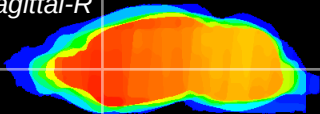

Coronal

Sagittal-R

Sagittal-L

ViBriSM: CX13485
Horizontal

CPU medial