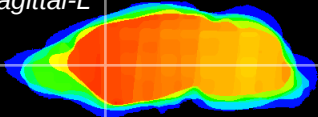

Coronal

Sagittal-R

Sagittal-L

ViBriSM: CX13485
Horizontal

CPU medial