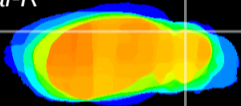

Coronal

Sagittal-R

Sagittal-L

ViBrism: CX13487
Horizontal

Cb lobe