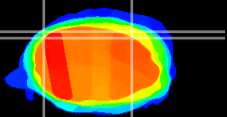

Coronal

Sagittal-R

Sagittal-L

ViBrism: CX13488
Horizontal

Cb lobe