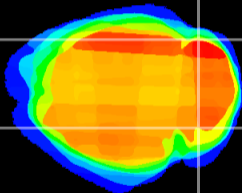

Coronal

Sagittal-R

Sagittal-L

ViBrism: CX13488
Horizontal

Cb lobe