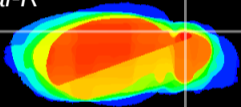

Coronal

Sagittal-R

Sagittal-L

ViBrism: CX13488
Horizontal

Cb lobe