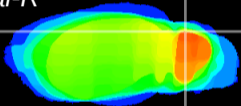

Coronal

Sagittal-R

Sagittal-L

ViBrism: CX13492
Horizontal

Cb lobe