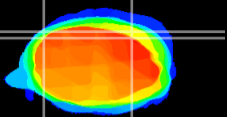

Coronal

Sagittal-R

Sagittal-L

ViBrism: CX13492
Horizontal

Cb lobe