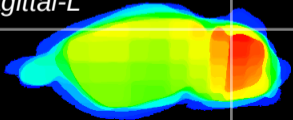

Coronal

Sagittal-R

Sagittal-L

ViBrism: CX13492
Horizontal

Cb lobe