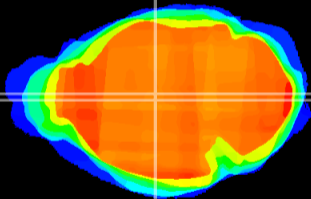

Coronal

Sagittal-R

Sagittal-L

ViBrism: CX13496
Horizontal

MD