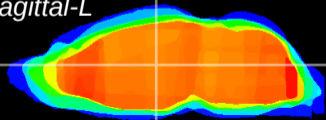

Coronal

Sagittal-R

Sagittal-L

ViBrism: CX13496
Horizontal

MD