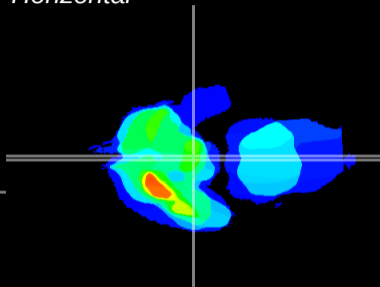

Coronal

Sagittal-R

Sagittal-L

ViBrism: CX13496
Horizontal

ME