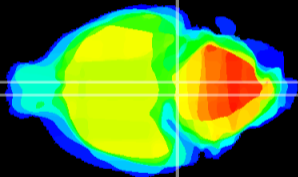

Coronal

Sagittal-R

Sagittal-L

ViBrism: CX13497
Horizontal

Pn