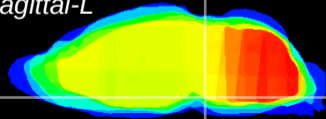

Coronal

Sagittal-R

Sagittal-L

ViBrism: CX13497
Horizontal

Pn