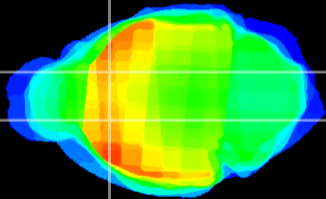

Coronal

Sagittal-R

Sagittal-L

ViBris: CX13499
Horizontal

CPU medial