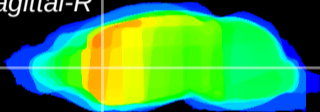

Coronal

Sagittal-R

Sagittal-L

ViBris: CX13499
Horizontal

CPU medial