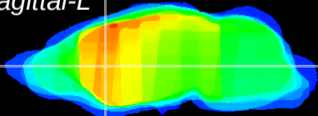

Coronal

Sagittal-R

Sagittal-L

ViBris: CX13499
Horizontal

CPU medial