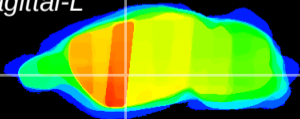

Coronal

Sagittal-R

Sagittal-L

ViBrisM: CX13501
Horizontal

GP