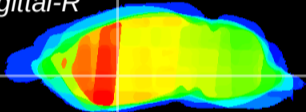

Coronal

Sagittal-R

Sagittal-L

ViBrisM: CX13501
Horizontal

GP