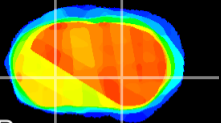

Coronal

Sagittal-R

Sagittal-L

ViBrisM: CX13501
Horizontal

GP