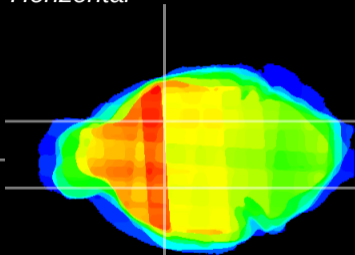

Coronal

Sagittal-R

Sagittal-L

ViBrisM: CX13501
Horizontal

GP